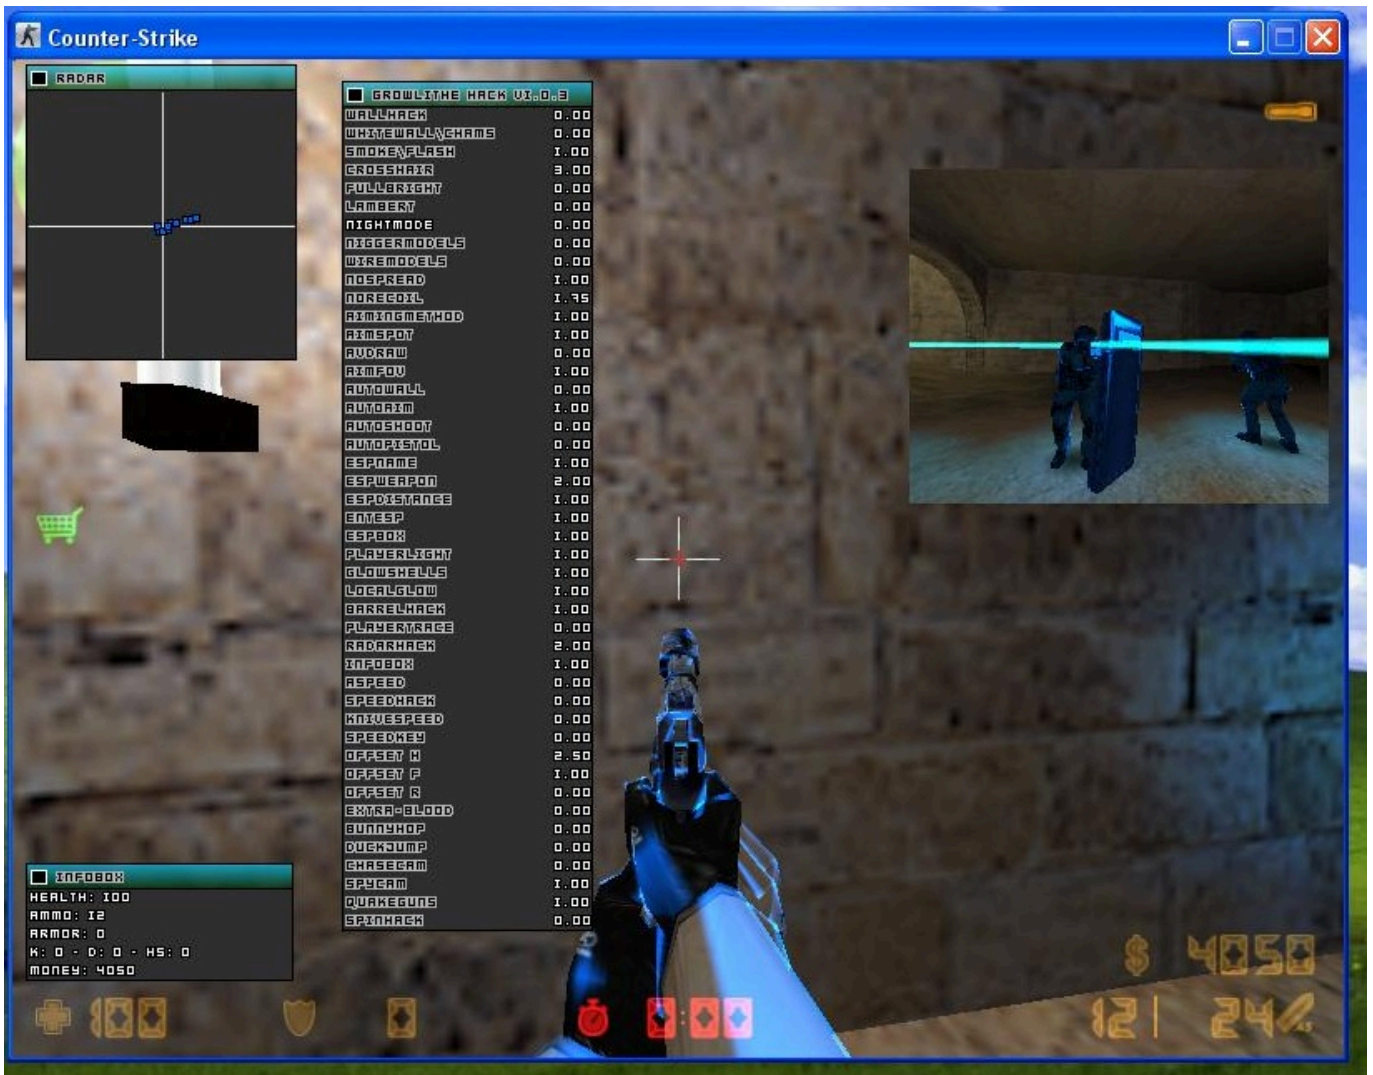

[Cs 1.6 No Steam Dedicated Server](#)

[Cs 1.6 No Steam Dedicated Server](#)

CS 1.6 NOSTEAM SERVER INSTALLATION TUTORIAL FOR WINDOWS ... For example: for 2) Dedicated Server (C:\HLDS) we write in the box 2 and press OK.

From us you can start download cs 1.6 for free, non steam version. ... The game here is dedicated for one operating system – Windows. ... has bot's (CPU player's) for singleplayer game mode and working server browser to find game's servers.. c'est bon lol j'ai redémarrer mon pc et sa marche xD.. Type “login anonymous” and hit the enter key. Once logged in, type “app_update 90 validate” and hit the enter key again. Wait for a few minutes How To Download CSS Dedicated Server No-Steam v34 - YouTube ... Counter Strike Source Server V34 - How To Create Non-Steam Download Counter Strike 1.6 No Steam For PC - Mau main game perang secara offline tanpa internet I've been thinking about buying a Raspberry Pi 4, along with a case, to make into a no steam Counter-Strike 1.6 server. From the little research ...